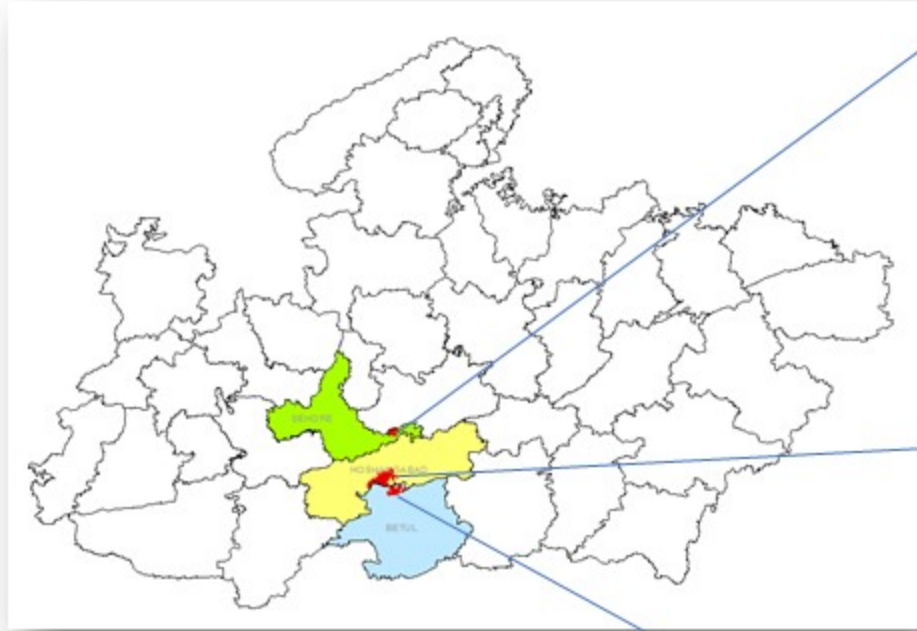

# ESIP Project Location in Madhya Pradesh

**Legend**

- ESIP Project Villages
- Forest Range Boundary